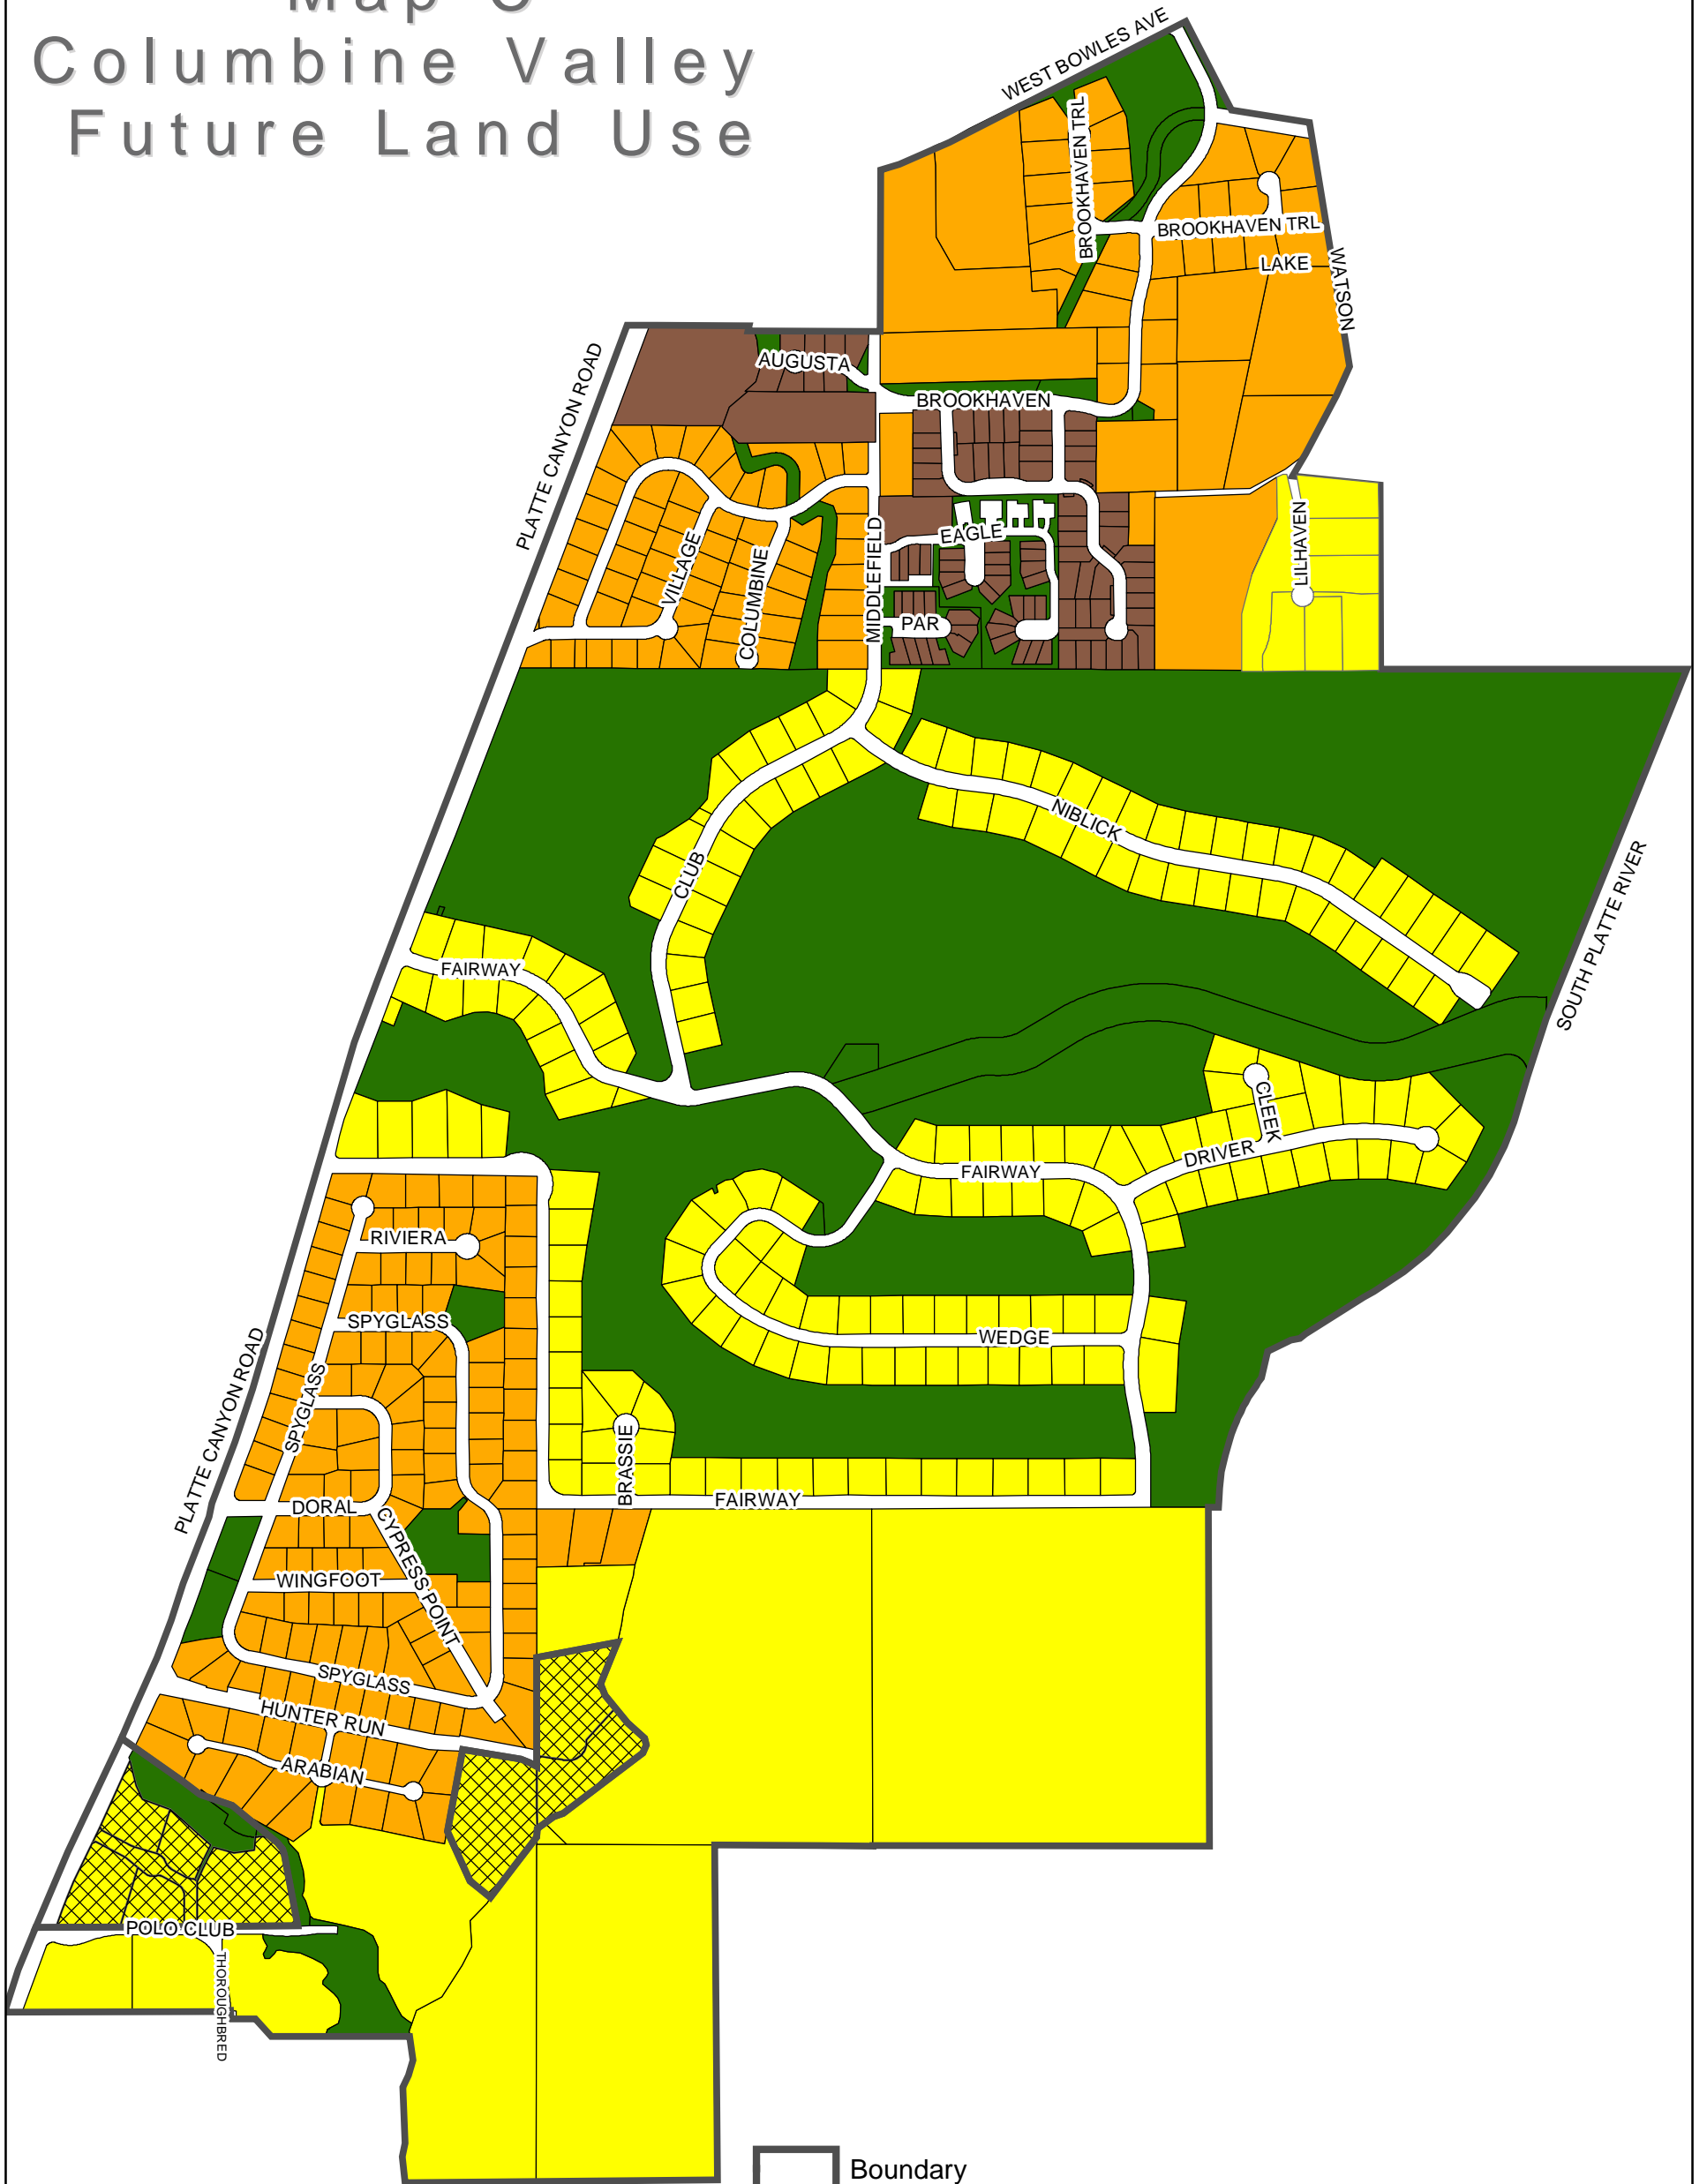

Map C Columbine Valley Future Land Use

Boundary
Columbine Valley Parcels
Future Land Use
 Low Density - less than 1 Du/Acre
 Low to Medium Density - less than 1 Du/Acre to 2.4 Du/Acre
 Low to High Density - less than 1 Du/Acre to more than 2/4 Du/Acre
 Parks/Open Space/Rec
 Unincorporated Enclaves